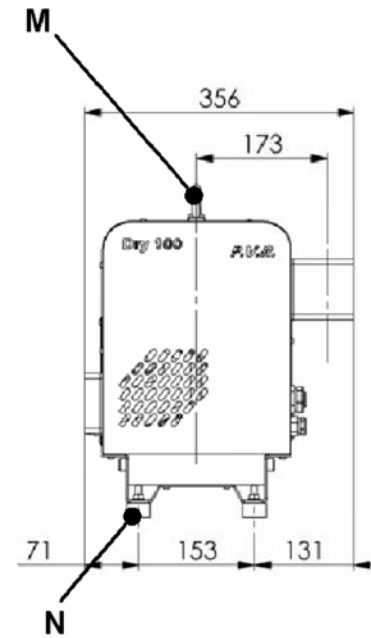

DIMENSIONAL DRAWING
 DRY VACUUM PUMP
 PVR PUMP MODEL
 DRY 100

: to changes depending on motor brand

Dimensions in mm
 DRY 100

A	Inlet
B	Exhaust
C	Cooling air inlet
D	Cooling air outlet
E	Oil filling plug
F	Oil level sight glass
G	Oil drain plug
H	Pump name plate
I	Oil grade label
L	Rotation Plate
M	Lifting eyebolt
N	Vibration damper