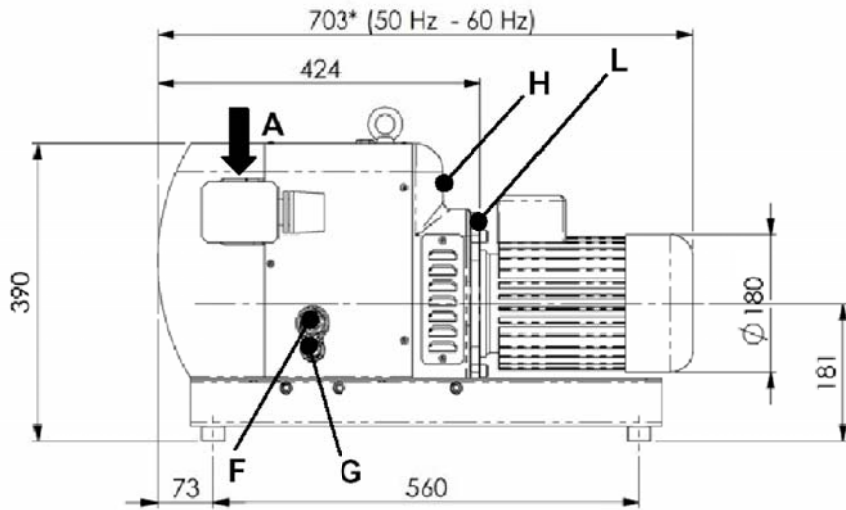

DIMENSIONAL DRAWING
 DRY VACUUM PUMP
 PVR PUMP MODEL
 DRY 100

: to changes depending on motor brand

Dimensions in mm
 DRY 100

A	Inlet
B	Exhaust
C	Cooling air inlet
D	Cooling air outlet
E	Oil filling plug
F	Oil level sight glass
G	Oil drain plug
H	Pump name plate
I	Oil grade label
L	Rotation Plate
M	Lifting eyebolt
N	Vibration damper