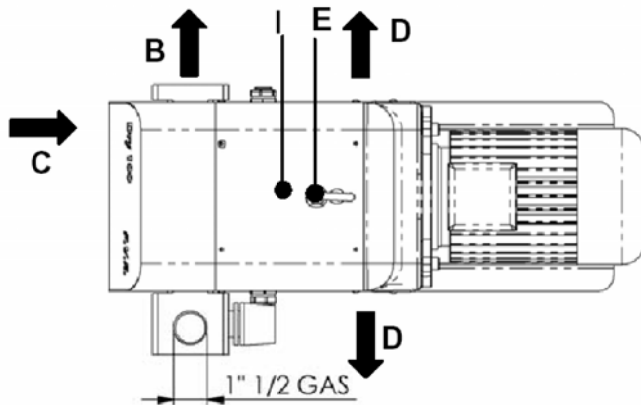

DIMENSIONAL DRAWING
 DRY VACUUM PUMP
 PVR PUMP MODEL
 DRY 100

: to changes depending on motor brand

Dimensions in mm
 DRY 100

A	Inlet
B	Exhaust
C	Cooling air inlet
D	Cooling air outlet
E	Oil filling plug
F	Oil level sight glass
G	Oil drain plug
H	Pump name plate
I	Oil grade label
L	Rotation Plate
M	Lifting eyebolt
N	Vibration damper