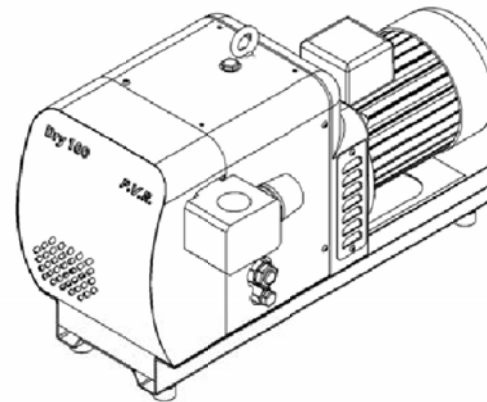

DIMENSIONAL DRAWING
 DRY VACUUM PUMP
 PVR PUMP MODEL
 DRY 100

: to changes depending on motor brand

Dimensions in mm
 DRY 100

A	Inlet
B	Exhaust
C	Cooling air inlet
D	Cooling air outlet
E	Oil filling plug
F	Oil level sight glass
G	Oil drain plug
H	Pump name plate
I	Oil grade label
L	Rotation Plate
M	Lifting eyebolt
N	Vibration damper