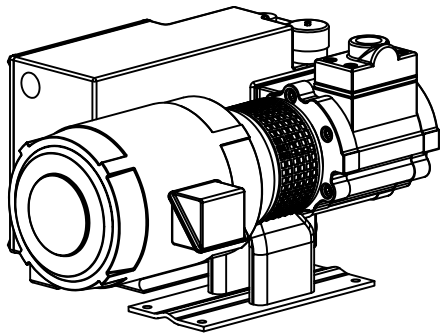

DIMENSIONAL DRAWING
ROTARY VANE VACUUM PUMP
ROTANT PUMP MODEL
PVL-PVL/B 25-35

Note:

Dimensions subject to changes depending on motor brand

Dimensions in mm

PVL 25 - PVL 25/B (PVL 35 - PVL 35/B)

Premier Fluid Systems
 Canadian Home of Travaini Pumps