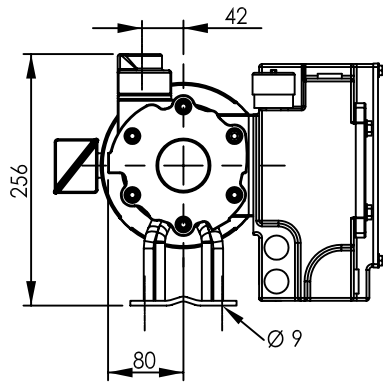

DIMENSIONAL DRAWING
ROTARY VANE VACUUM PUMP
ROTANT PUMP MODEL
PVL-PVL/B 25-35

Note:

Dimensions subject to changes depending on motor brand

Dimensions in mm

PVL 25 - PVL 25/B (PVL 35 - PVL 35/B)

Premier Fluid Systems
 Canadian Home of Travaini Pumps