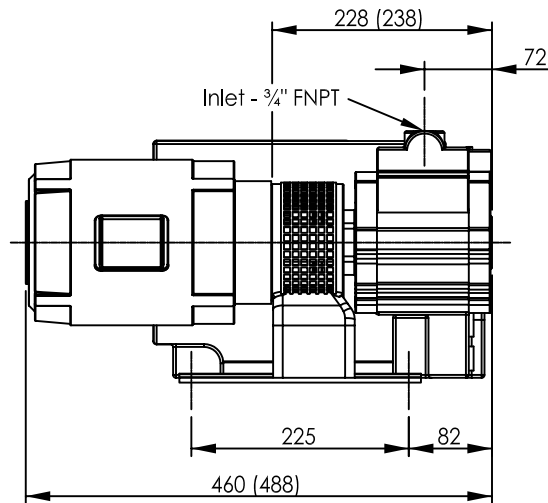

DIMENSIONAL DRAWING
ROTARY VANE VACUUM PUMP
ROTANT PUMP MODEL
PVL-PVL/B 25-35

Note:

Dimensions subject to changes depending on motor brand

Dimensions in mm

PVL 25 - PVL 25/B (PVL 35 - PVL 35/B)

Premier Fluid Systems
 Canadian Home of Travaini Pumps