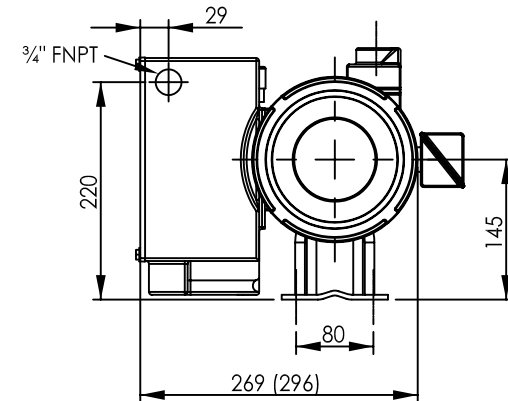

DIMENSIONAL DRAWING
ROTARY VANE VACUUM PUMP
ROTANT PUMP MODEL
PVL-PVL/B 25-35

Note:

Dimensions subject to changes depending on motor brand

Dimensions in mm

PVL 25 - PVL 25/B (PVL 35 - PVL 35/B)

Premier Fluid Systems
 Canadian Home of Travaini Pumps