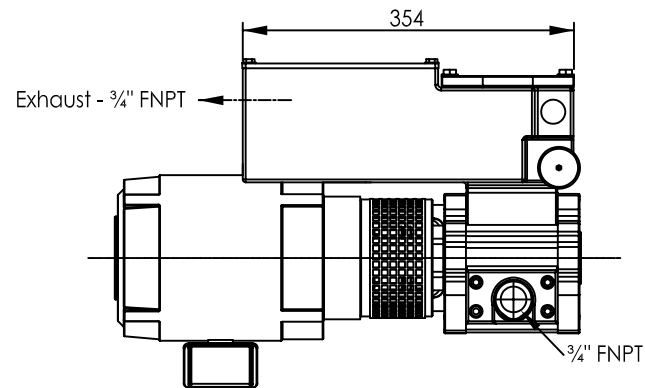

DIMENSIONAL DRAWING
ROTARY VANE VACUUM PUMP
ROTANT PUMP MODEL
PVL-PVL/B 25-35

Note:

Dimensions subject to changes depending on motor brand

Dimensions in mm

PVL 25 - PVL 25/B (PVL 35 - PVL 35/B)

Premier Fluid Systems
 Canadian Home of Travaini Pumps